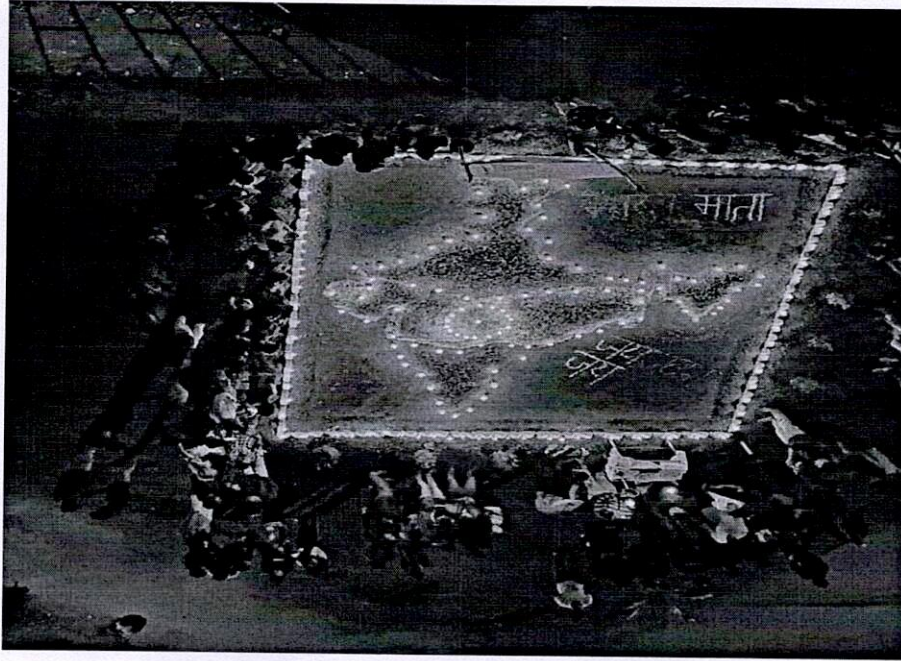

INDIA MAP MADE BY STUDENTS