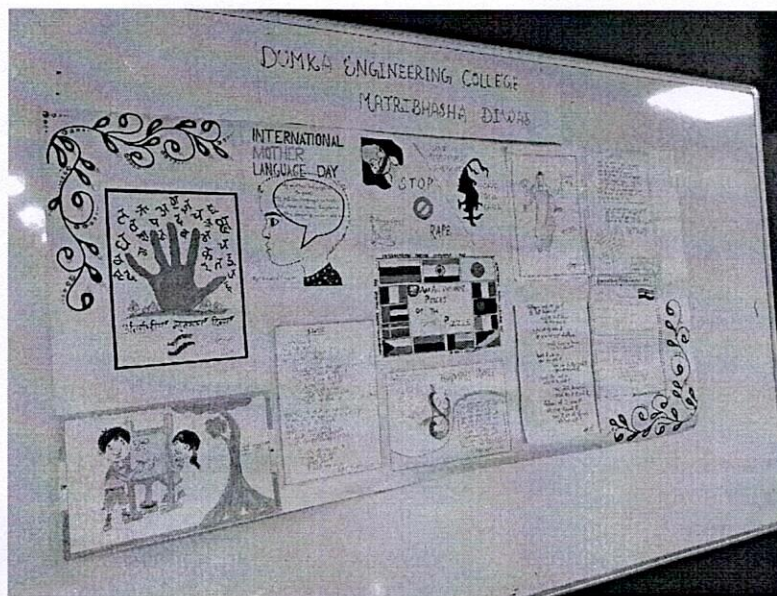

Tolerance and harmony towards cultural, regional, linguistic, communal socioeconomic and other diversities

PAINTING COMPETITION ON MATRIBHASHA DIWAS

PAINTINGS MADE ON MATRIBHASHA DIWAS

Principal
Dumka Engineering College
(Estd. by Govt. of Jharkhand & Run by Techno India under PPP)
Near Govt. Polytechnic College, P.O.-Shivpahar
Dumka, Jharkhand, Pin.-814101

ONE EMPLOYEE ONE TREE PROGRAM

ONE STUDENT ONE TREE

Principal
Dumka Engineering College
(Esid. by Govt. of Jharkhand & Run by Techno India under PPP)
Near Govt. Polytechnic College, P.O.-Shivpohar
Dumka, Jharkhand, Pin.-814101