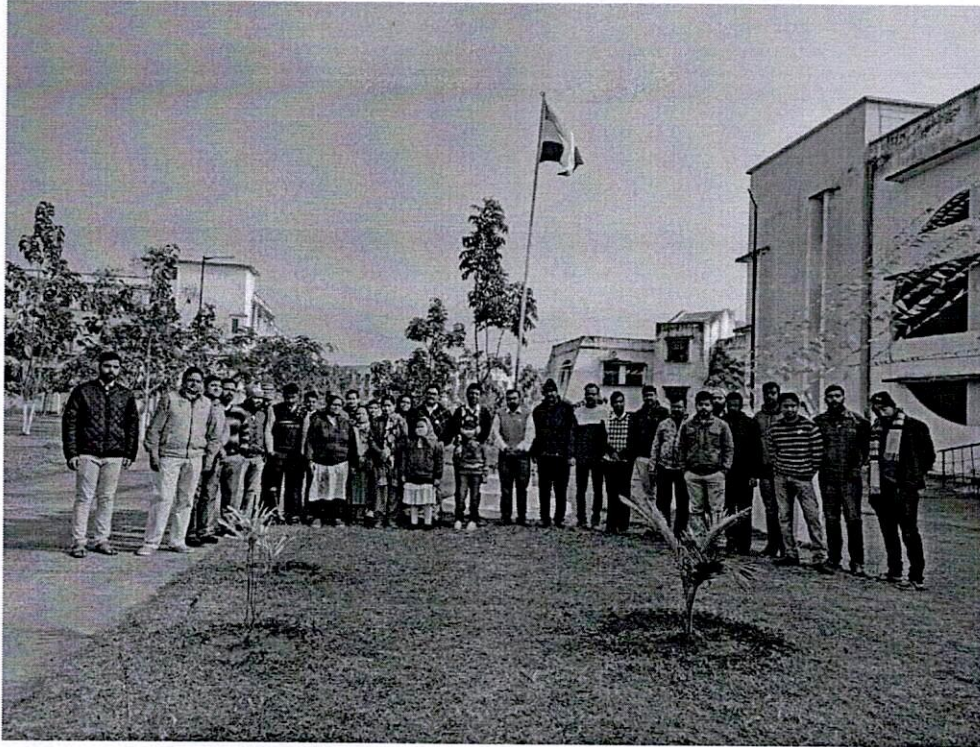

INDIPENDANCE DAY AT COLLEGE