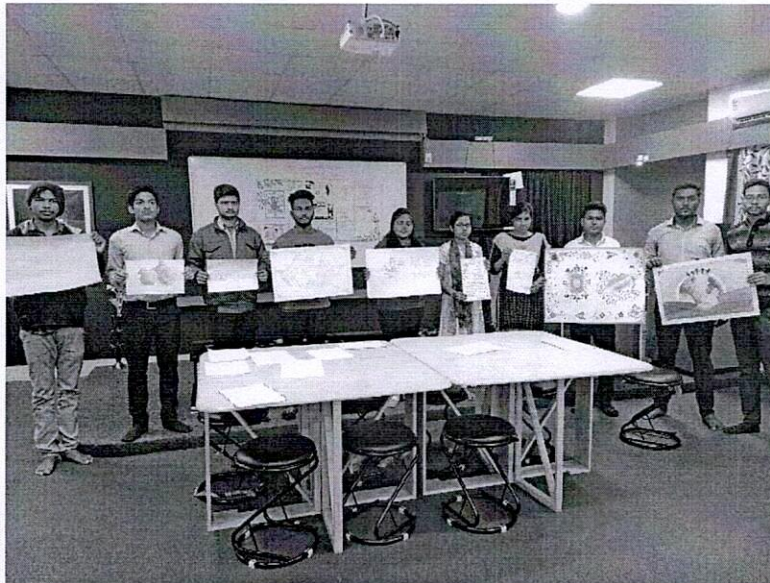

Tolerance and harmony towards cultural, regional, linguistic, communal socioeconomic and other diversities

PAINTING COMPETITION ON MATRIBHASHA DIWAS

PAINTINGS MADE ON MATRIBHASHA DIWAS

Principal
Dumka Engineering College
(Estd. by Govt. of Jharkhand & Run by Techno India under PPP)
Near Govt. Polytechnic College, P.O.-Shivpahar
Dumka, Jharkhand, Pin.-814101

ONE EMPLOYEE ONE TREE PROGRAM

ONE STUDENT ONE TREE

Principal
Dumka Engineering College
(Esid. by Govt. of Jharkhand & Run by Techno India under PPP)
Near Govt. Polytechnic College, P.O.-Shivpohar
Dumka, Jharkhand, Pin.-814101