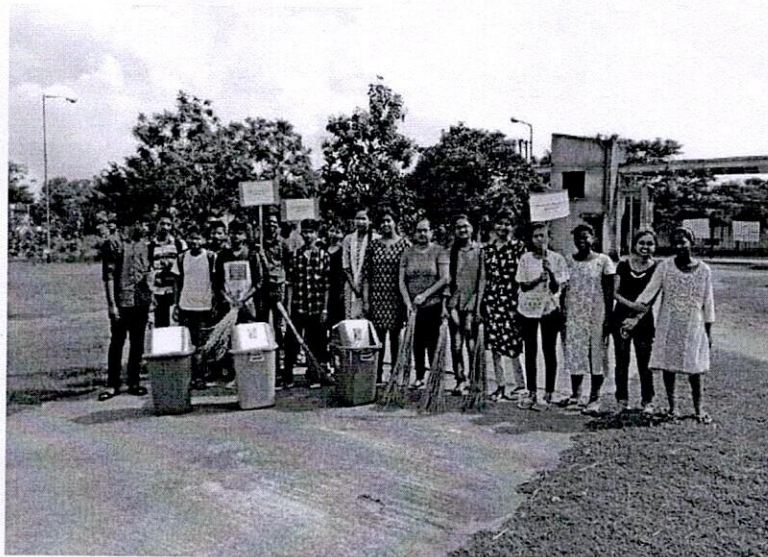

SWACHH BHARAT ABHIYAN

Principal
Dumka Engineering College
(Estd. by Govt. of Jharkhand & Run by Techno India under PPP)
Near Govt. Polytechnic College, P.O.-Shivpanar
Dumka, Jharkhand, Pin.-814101