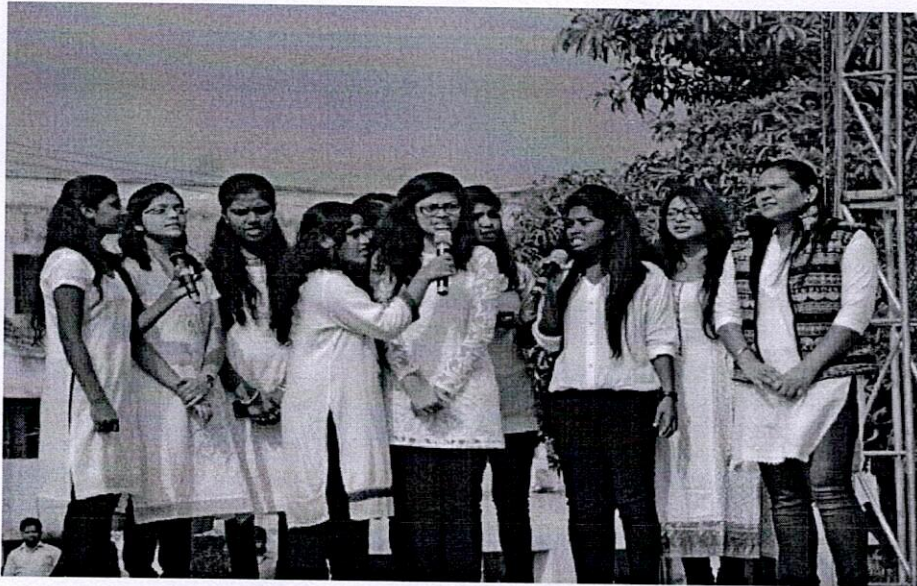

SINGING NATIONAL ANTHEM

Principal
Dumka Engineering College
(Estd. by Govt. of Jharkhand & Run by Techno India under PPP)
Near Govt. Polytechnic College, P.O.-Shivpohar
Dumka, Jharkhand, Pin.-814101